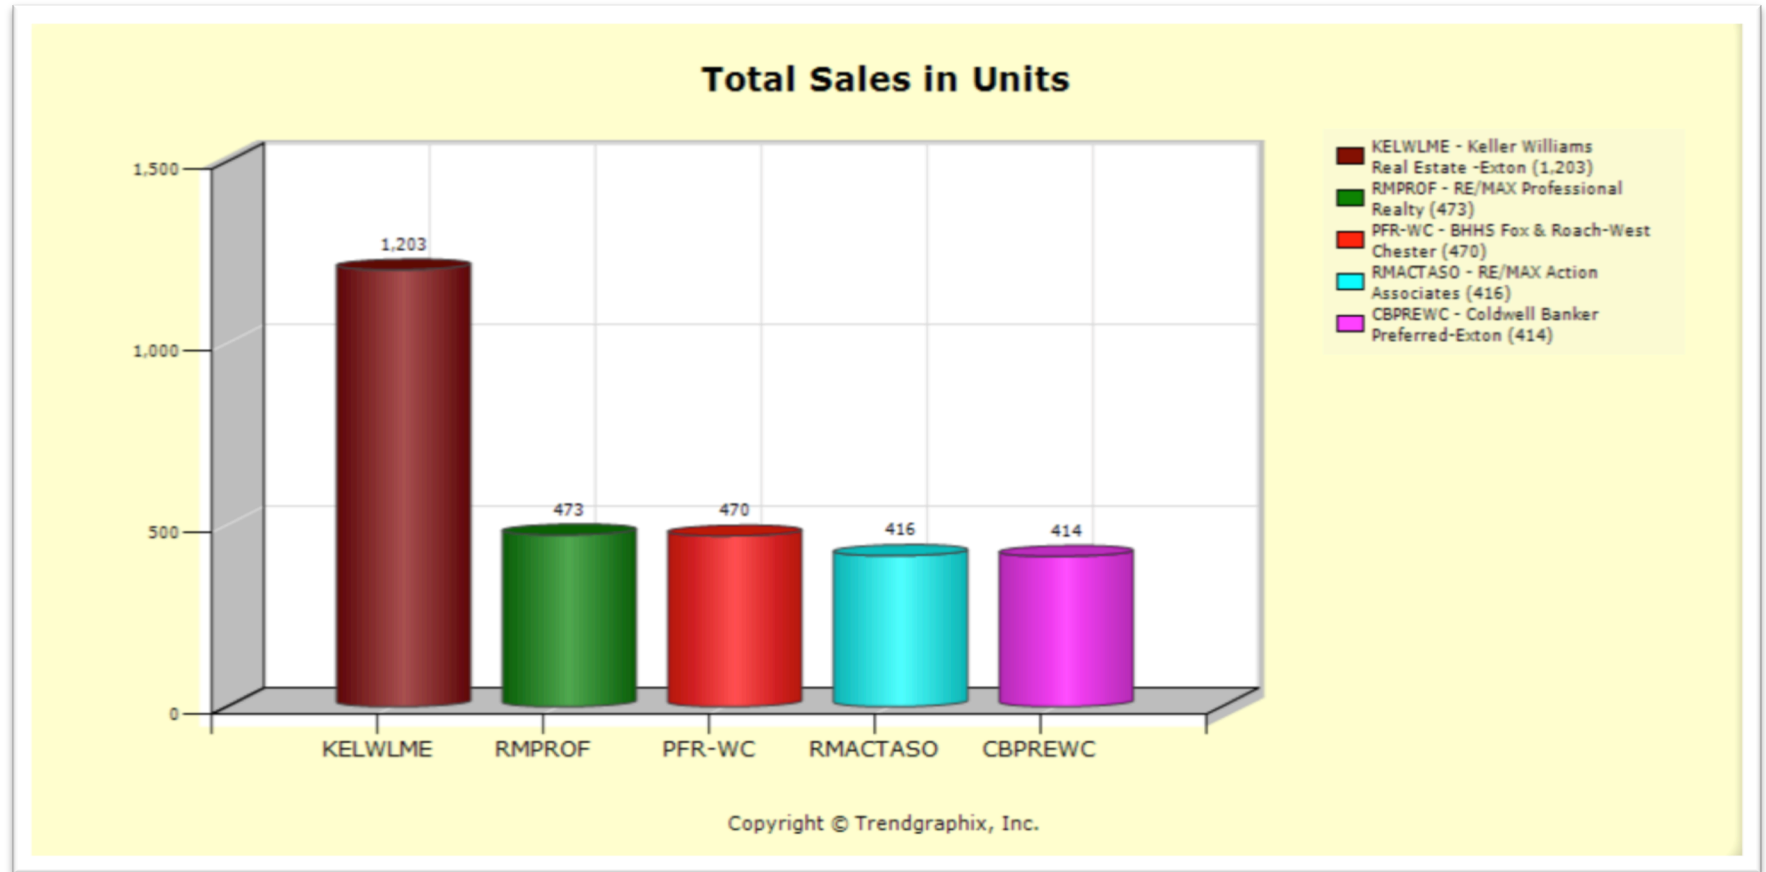

Chester Count Real Estate Statistics

Property Statistics for property sold from June 2014 to June 2015 – as per TrendGraphix